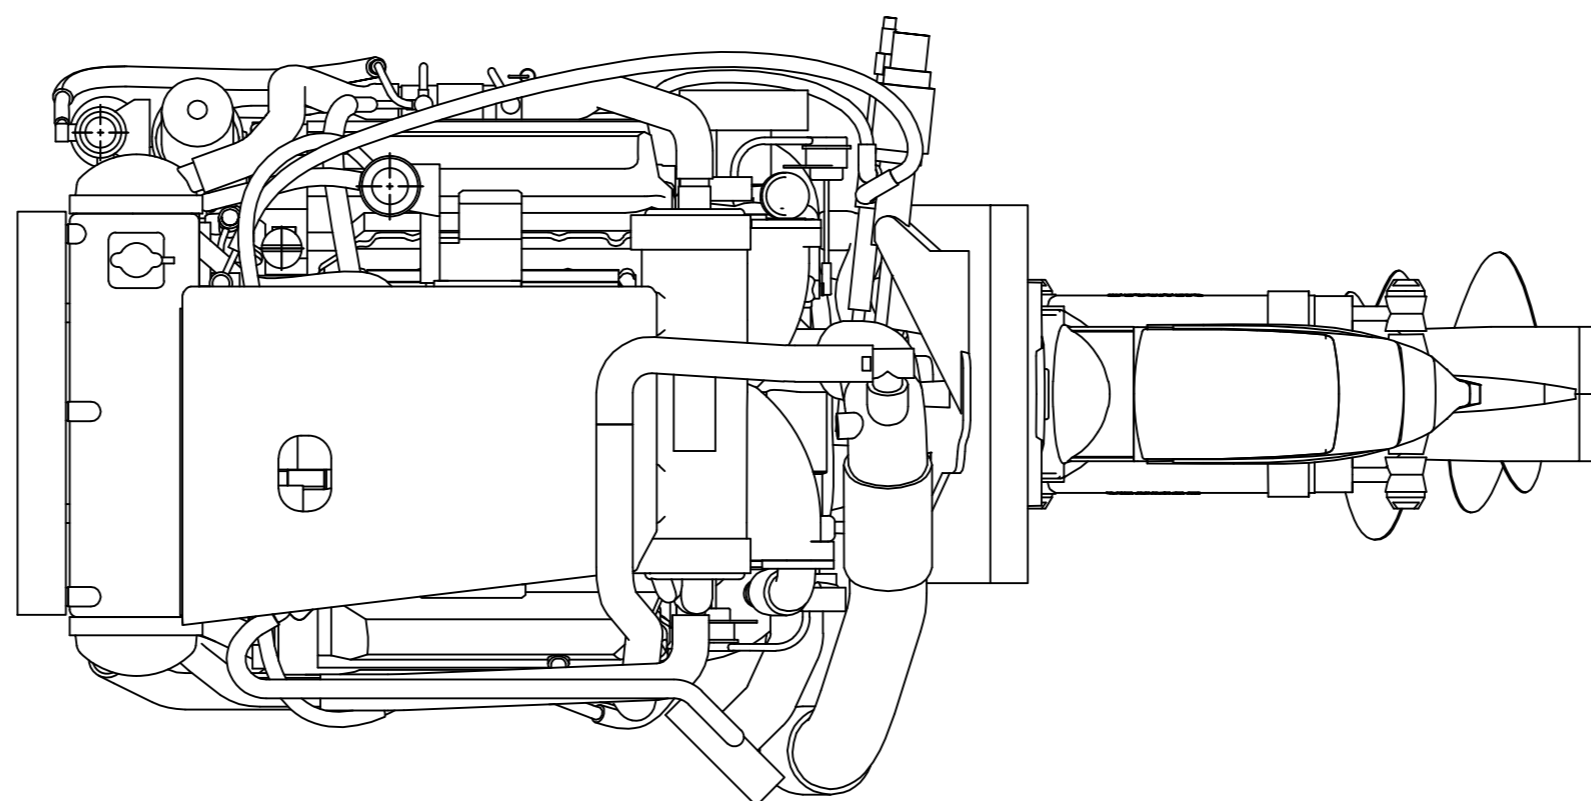

DETAIL OF MOUNTING BLOCK

NOTE:

- 1.DWG.SHOWS MOUNTING BLOCKS AT ORIGINAL HEIGHT. ENGINE WEIGHT WILL COMPRESS BLOCKS BY 3 MM(APPROX).
- 2.MOUNTING BLOCKS ARE EQUIPPED FOR STANDARD ACCESSORY.
- 3.● SHOWS THE CENTER OF GRAVITY.
- 4.FOR ADDITIONAL INSTALLATION INFORMATION AND SPECIFICATIONS PLEASE REFER TO THE YANMAR ENGINE INSTALLATION MANUAL

Engine:	8LV320Z_ZT370 Standard	Release:	31-08-2010
Scale:	1:10	Date:	01-04-2014
		Dimensions:	mm