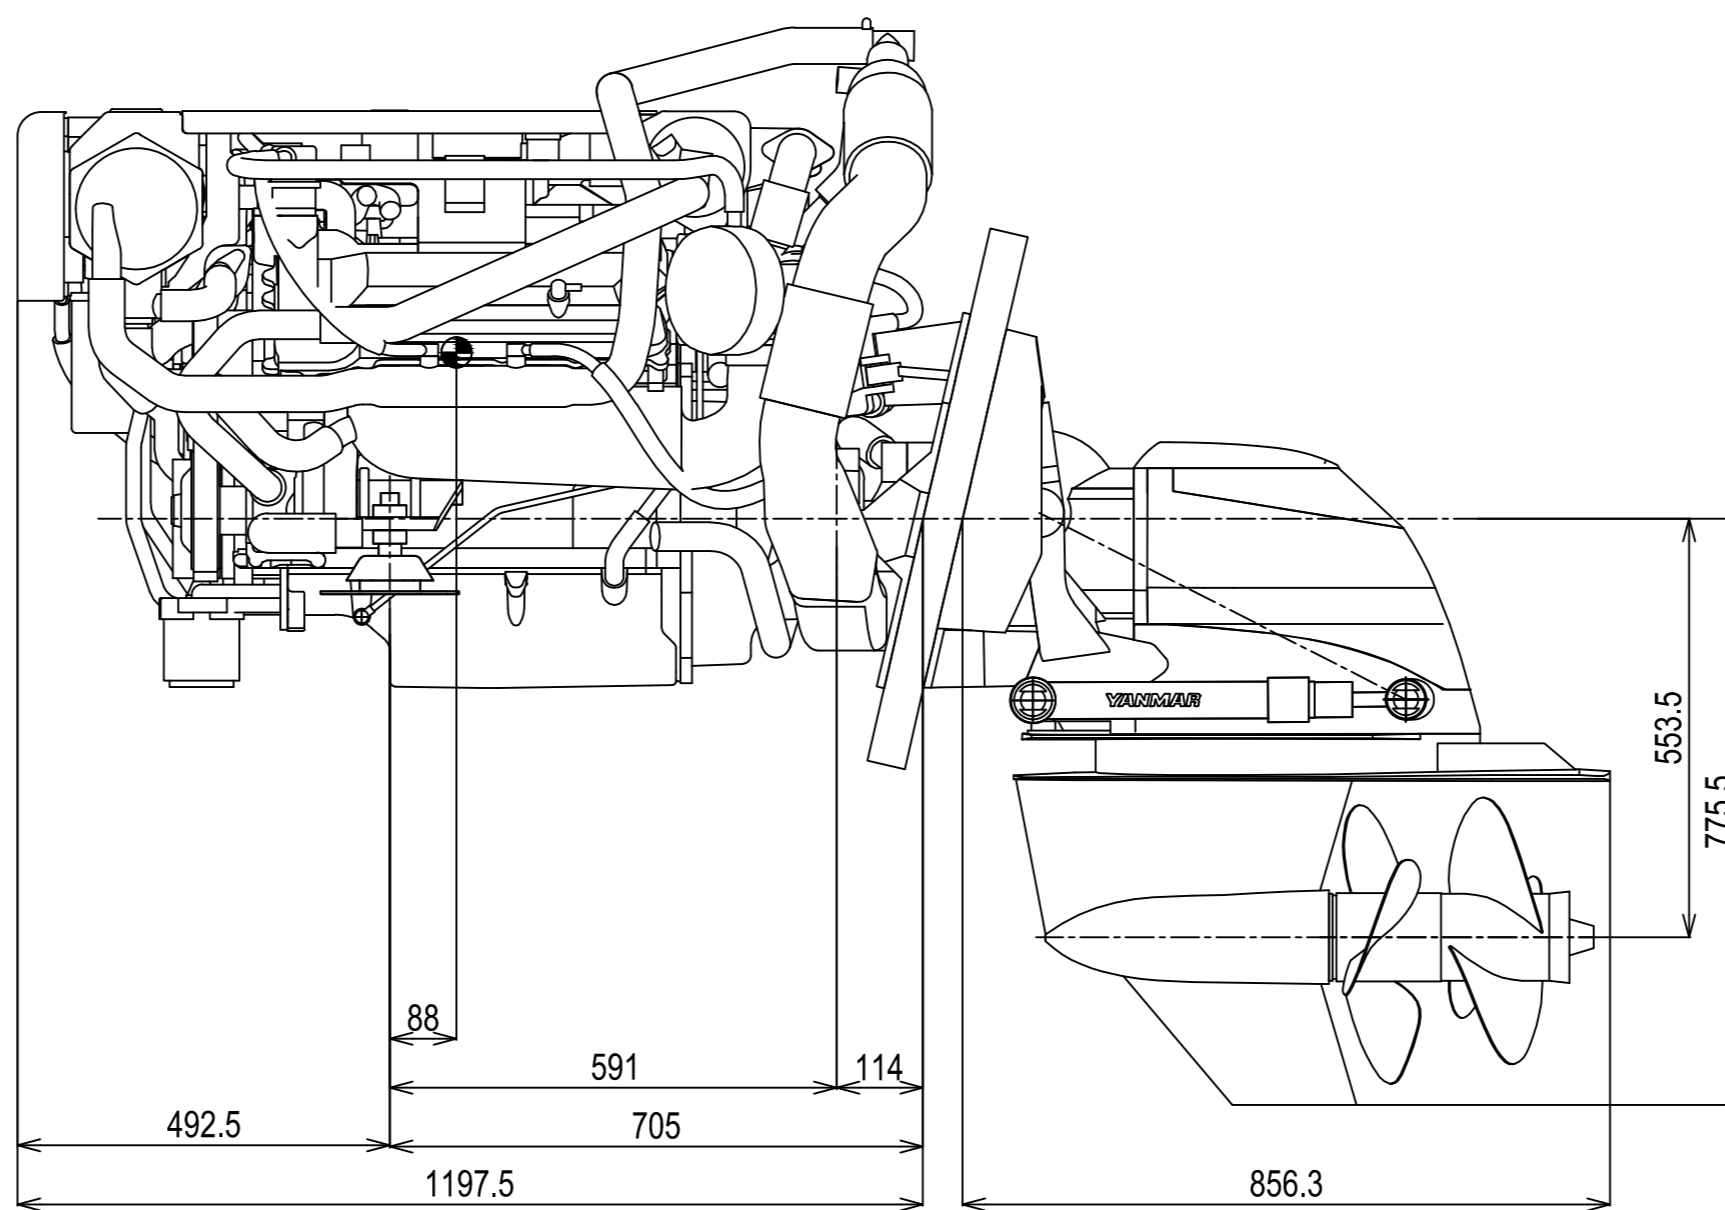

DETAIL OF MOUNTING BLOCK

NOTE:

- 1.DWG.SHOWS MOUNTING BLOCKS AT ORIGINAL HEIGHT. ENGINE WEIGHT WILL COMPRESS BLOCKS BY 3 MM(APPROX).
- 2.MOUNTING BLOCKS ARE EQUIPPED FOR STANDARD ACCESSORY.
- 3.● SHOWS THE CENTER OF GRAVITY.
- 4.FOR ADDITIONAL INSTALLATION INFORMATION AND SPECIFICATIONS PLEASE REFER TO THE YANMAR ENGINE INSTALLATION MANUAL

Engine:	8LV320Z_ZT370 Standard	Release:	31-08-2010
Scale:	1:10	Date:	01-04-2014
		Dimensions:	mm