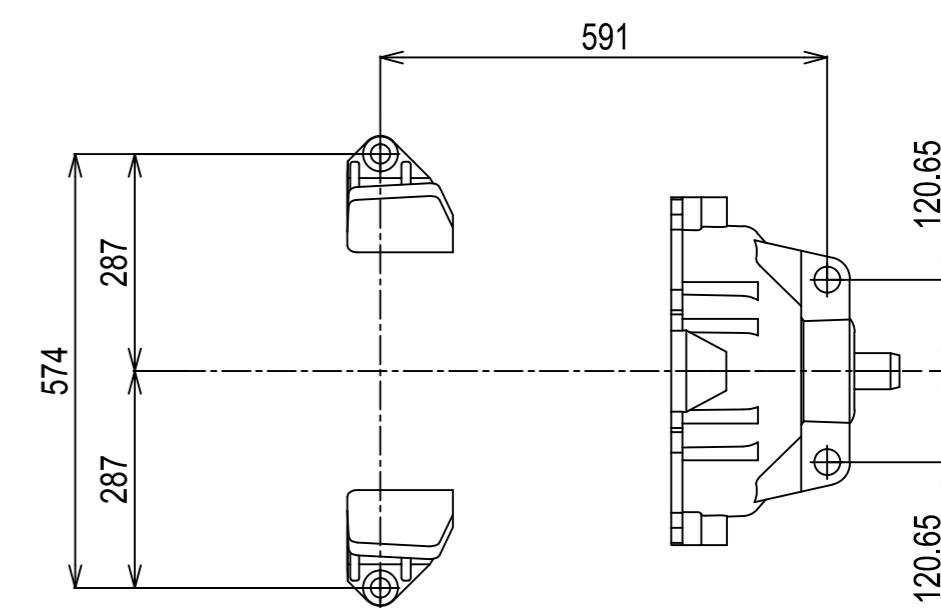

DETAIL OF MOUNTING BLOCK

NOTE:

- 1.DWG.SHOWS MOUNTING BLOCKS AT ORIGINAL HEIGHT. ENGINE WEIGHT WILL COMPRESS BLOCKS BY 3 MM(APPROX).
- 2.MOUNTING BLOCKS ARE EQUIPPED FOR STANDARD ACCESSORY.
- 3.● SHOWS THE CENTER OF GRAVITY.
- 4.FOR ADDITIONAL INSTALLATION INFORMATION AND SPECIFICATIONS PLEASE REFER TO THE YANMAR ENGINE INSTALLATION MANUAL

Engine:	8LV320Z_ZT370 Standard	Release:	31-08-2010
Scale:	1:10	Date:	01-04-2014
		Dimensions:	mm