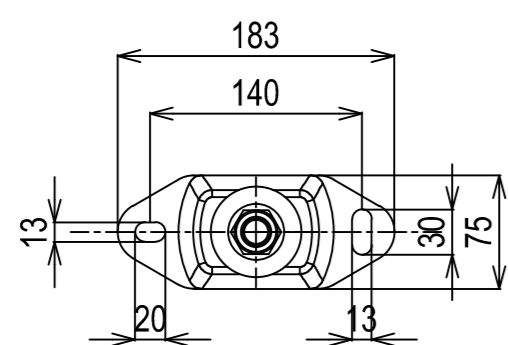

DETAIL OF MOUNTING BLOCK

NOTE:

- 1.DWG.SHOWS MOUNTING BLOCKS AT ORIGINAL HEIGHT. ENGINE WEIGHT WILL COMPRESS BLOCKS BY 3 MM(APPROX).
- 2.MOUNTING BLOCKS ARE EQUIPPED FOR STANDARD ACCESSORY.
- 3.● SHOWS THE CENTER OF GRAVITY.
- 4.FOR ADDITIONAL INSTALLATION INFORMATION AND SPECIFICATIONS PLEASE REFER TO THE YANMAR ENGINE INSTALLATION MANUAL

Engine:	8LV320Z_ZT370 Standard	Release:	31-08-2010
Scale:	1:10	Date:	01-04-2014
		Dimensions:	mm