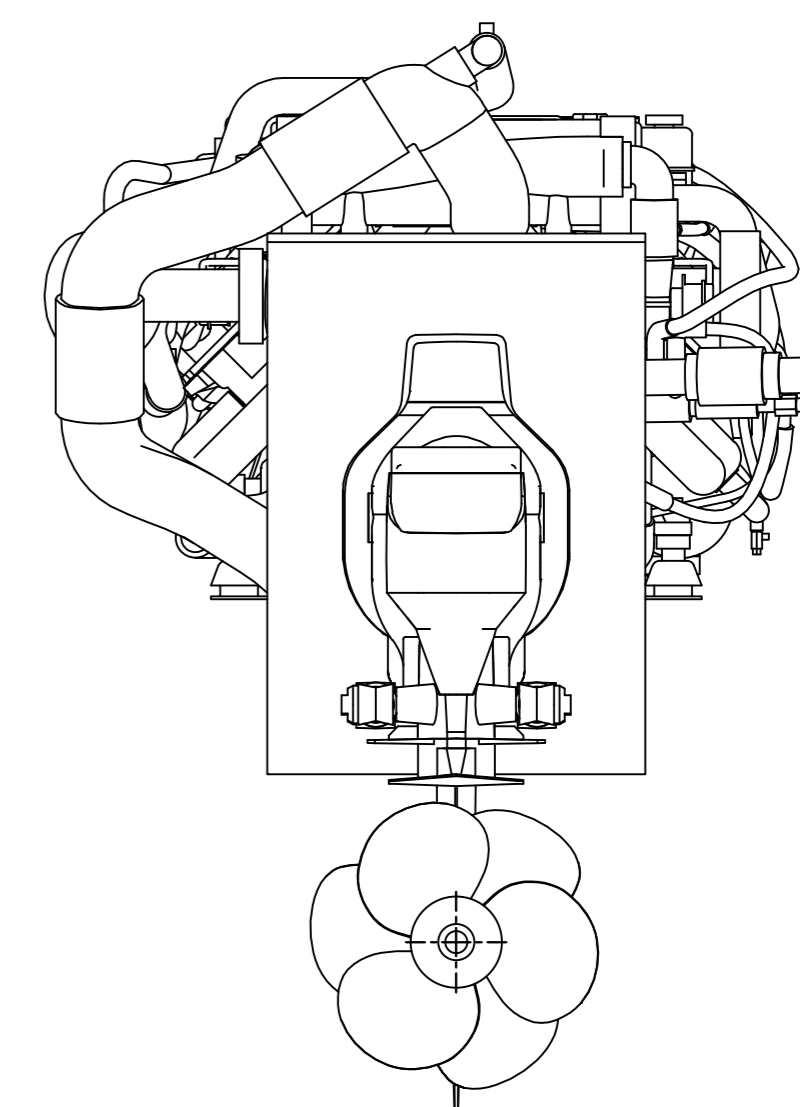

DETAIL OF MOUNTING BLOCK

NOTE:

- 1.DWG.SHOWS MOUNTING BLOCKS AT ORIGINAL HEIGHT. ENGINE WEIGHT WILL COMPRESS BLOCKS BY 3 MM(APPROX).
- 2.MOUNTING BLOCKS ARE EQUIPPED FOR STANDARD ACCESSORY.
- 3.● SHOWS THE CENTER OF GRAVITY.
- 4.FOR ADDITIONAL INSTALLATION INFORMATION AND SPECIFICATIONS PLEASE REFER TO THE YANMAR ENGINE INSTALLATION MANUAL

Engine:	8LV320Z_ZT370 Standard	Release:	31-08-2010
Scale:	1:10	Date:	01-04-2014
		Dimensions:	mm