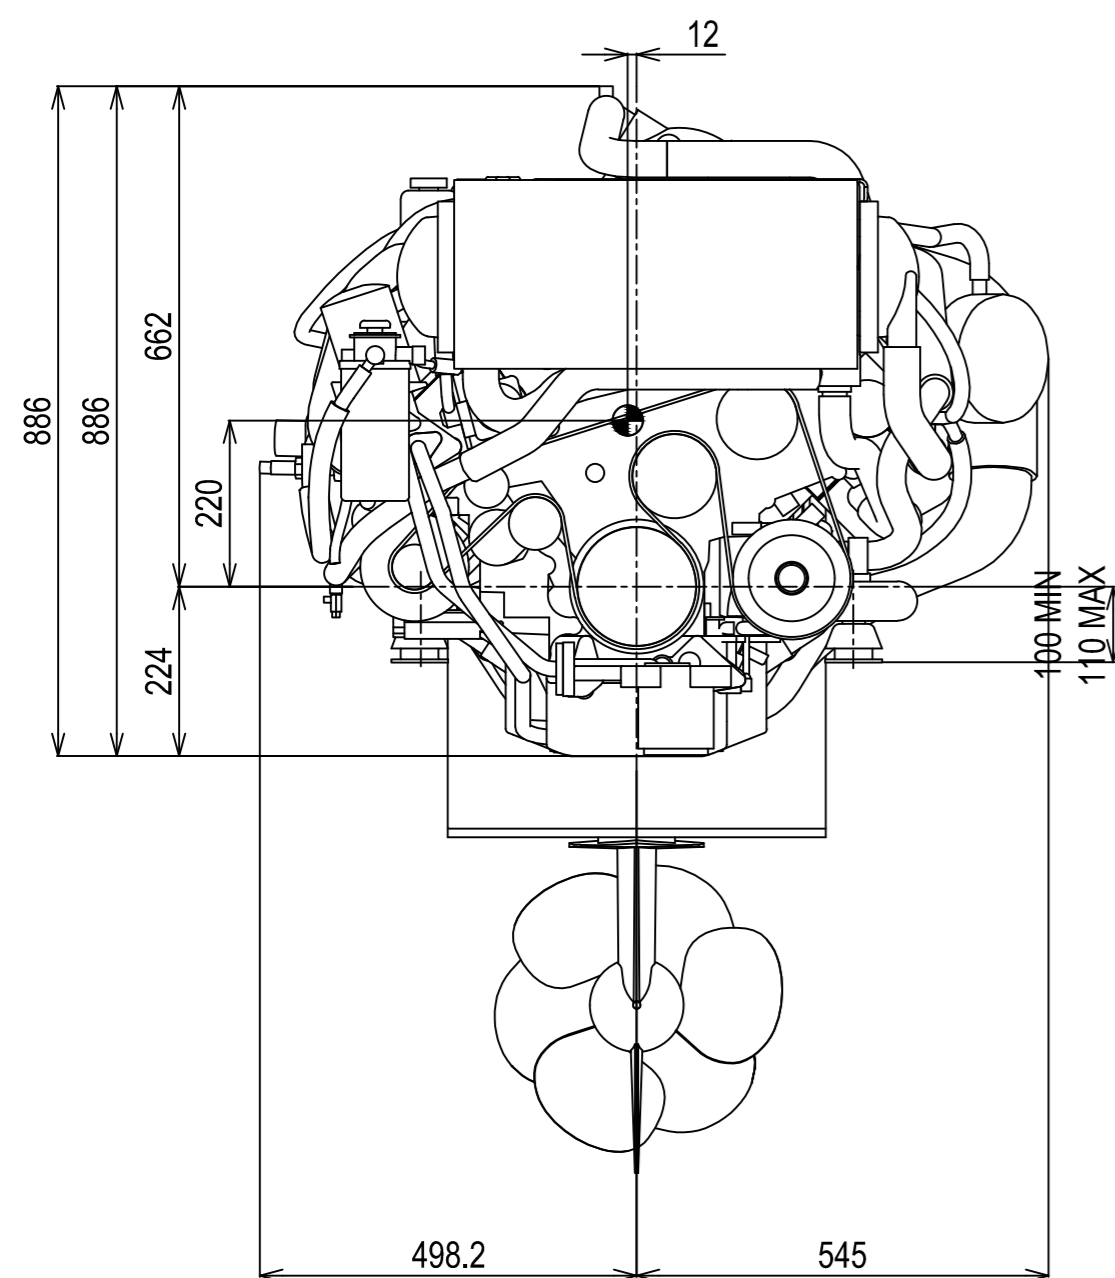

DETAIL OF MOUNTING BLOCK

NOTE:

- 1.DWG.SHOWS MOUNTING BLOCKS AT ORIGINAL HEIGHT. ENGINE WEIGHT WILL COMPRESS BLOCKS BY 3 MM(APPROX).
- 2.MOUNTING BLOCKS ARE EQUIPPED FOR STANDARD ACCESSORY.
- 3.● SHOWS THE CENTER OF GRAVITY.
- 4.FOR ADDITIONAL INSTALLATION INFORMATION AND SPECIFICATIONS PLEASE REFER TO THE YANMAR ENGINE INSTALLATION MANUAL

Engine:	8LV320Z_ZT370 Standard	Release:	31-08-2010
Scale:	1:10	Date:	01-04-2014
		Dimensions:	mm