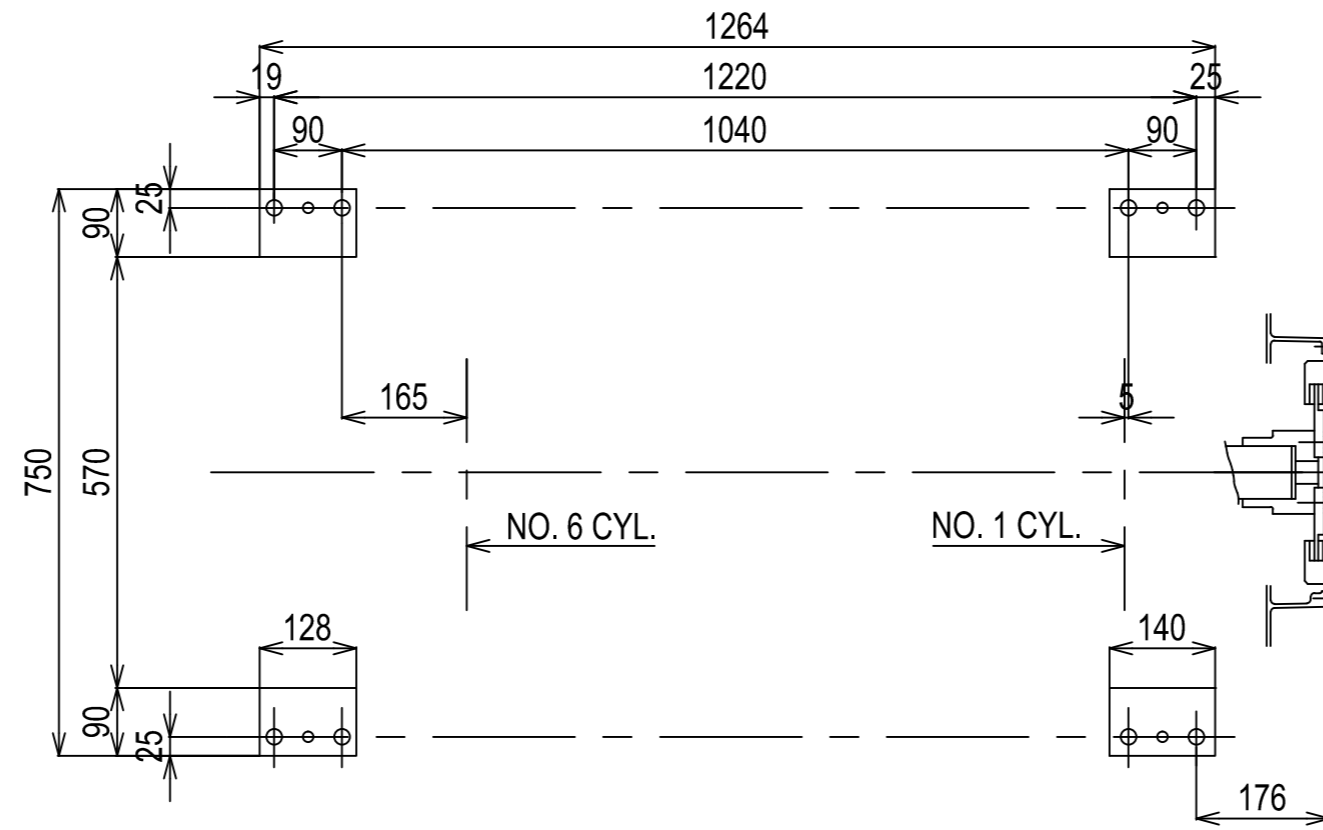

DETAIL OF FLYWHEEL

Flywheel housing & Flywheel : SAE #1 & #14

DETAIL OF FRONT PTO

DETAIL OF MOUNTING BLOCK

Engine: 6HA2M-WHT_BOBTAIL

Scale: 1:10

Date: 01-04-2013

Release: -

Dimensions: mm