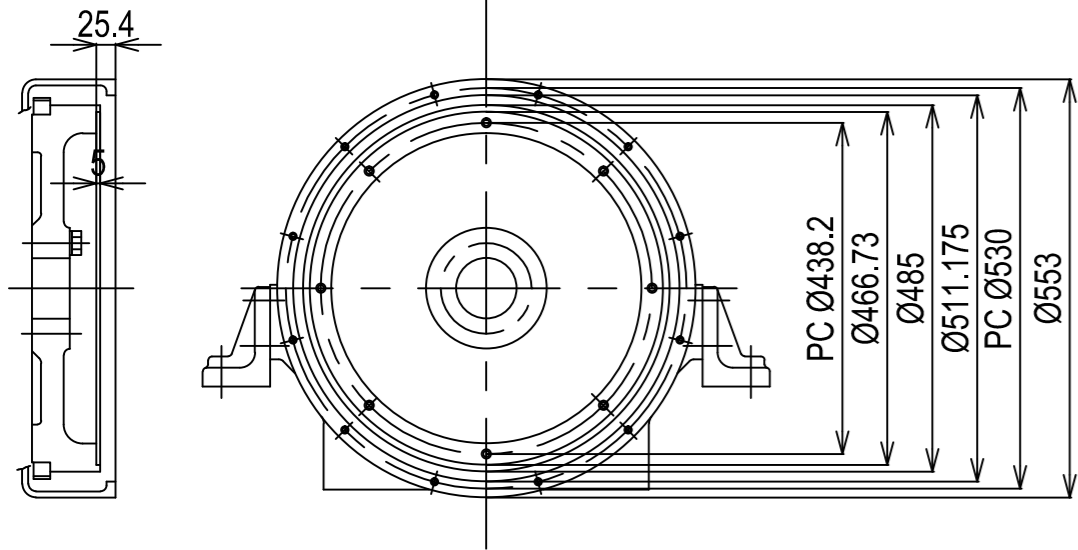

DETAIL OF FLYWHEEL

Flywheel housing & Flywheel : SAE #1 & #14

DETAIL OF FRONT PTO

DETAIL OF MOUNTING BLOCK

Engine: 6HA2M-WHT_BOBTAIL

Scale: 1:10

Date: 01-04-2013

Release: -

Dimensions: mm