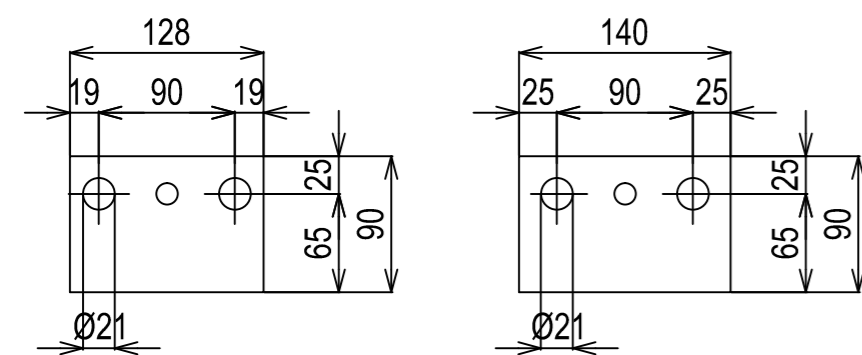

DETAIL OF FLYWHEEL

Flywheel housing & Flywheel : SAE #1 & #14

DETAIL OF FRONT PTO

DETAIL OF MOUNTING BLOCK

Engine: 6HA2M-WHT_BOBTAIL

Scale: 1:10

Date: 01-04-2013

Release: -

Dimensions: mm