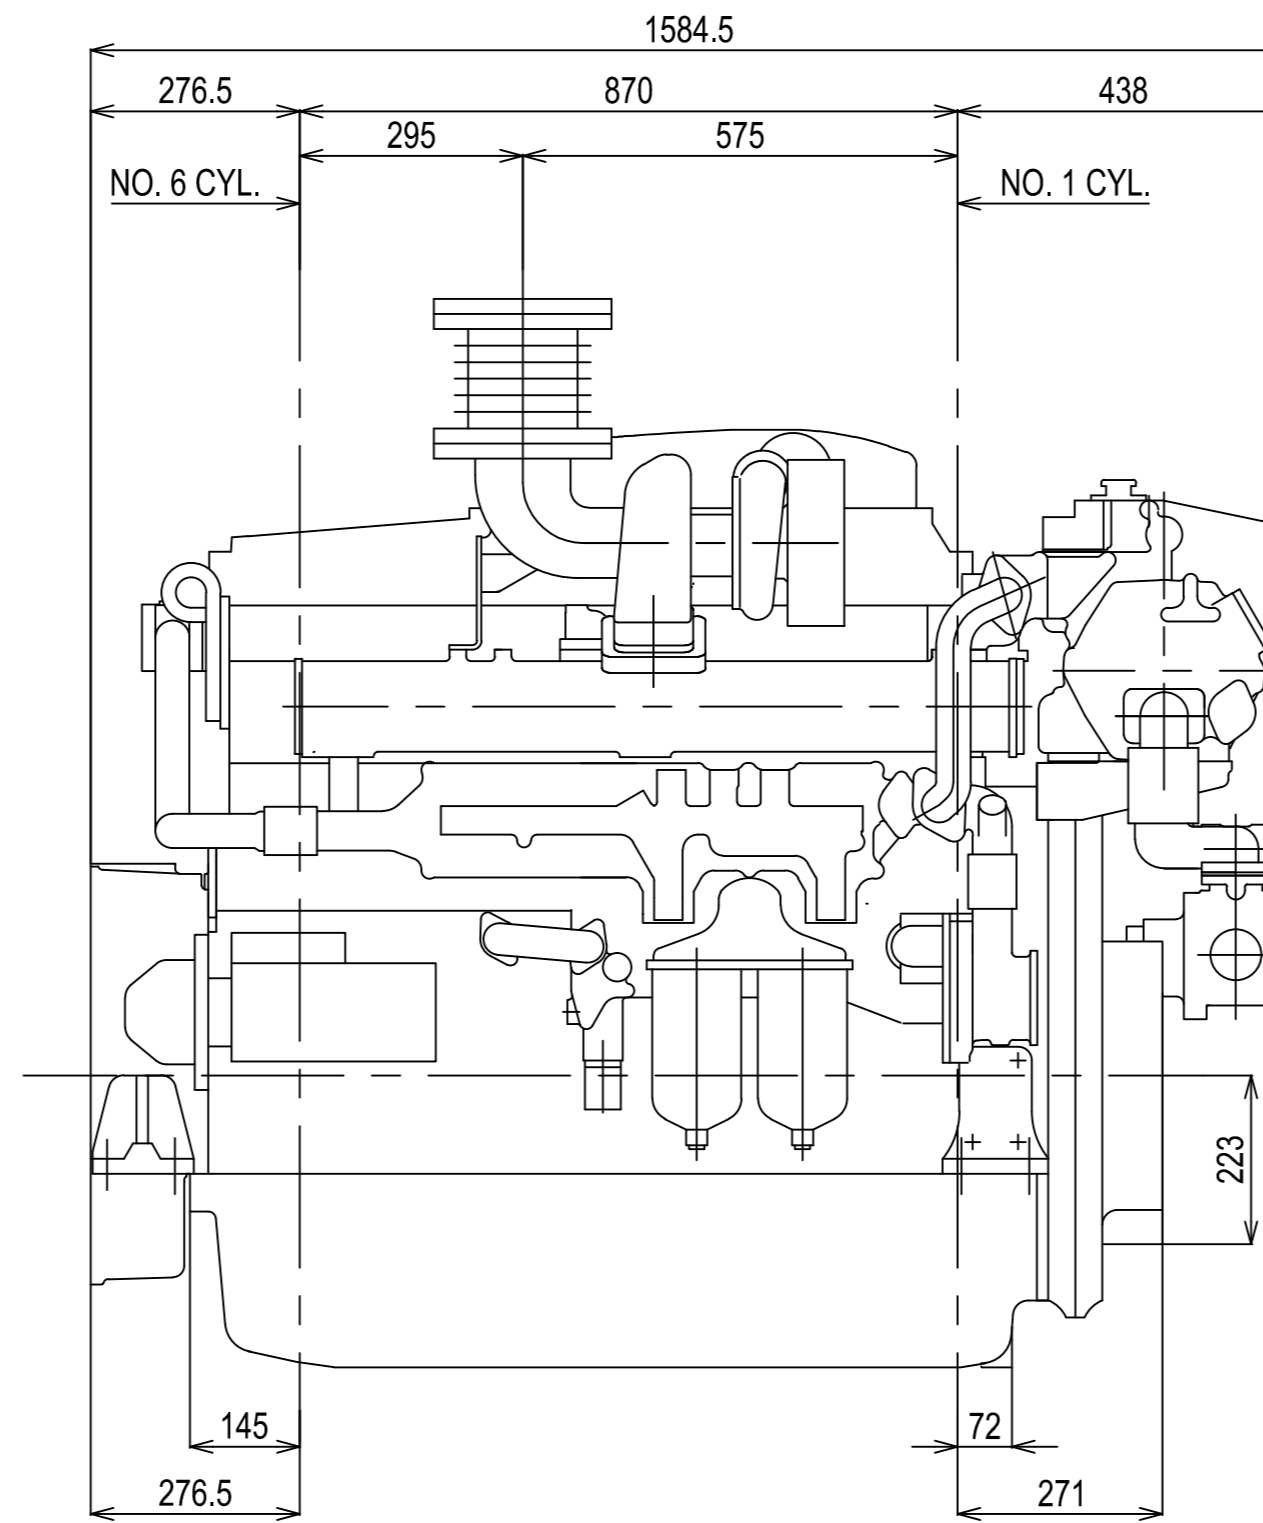

DETAIL OF FLYWHEEL

Flywheel housing & Flywheel : SAE #1 & #14

DETAIL OF FRONT PTO

DETAIL OF MOUNTING BLOCK

Engine: 6HA2M-WHT_BOBTAIL

Scale: 1:10

Date: 01-04-2013

Release: -

Dimensions: mm