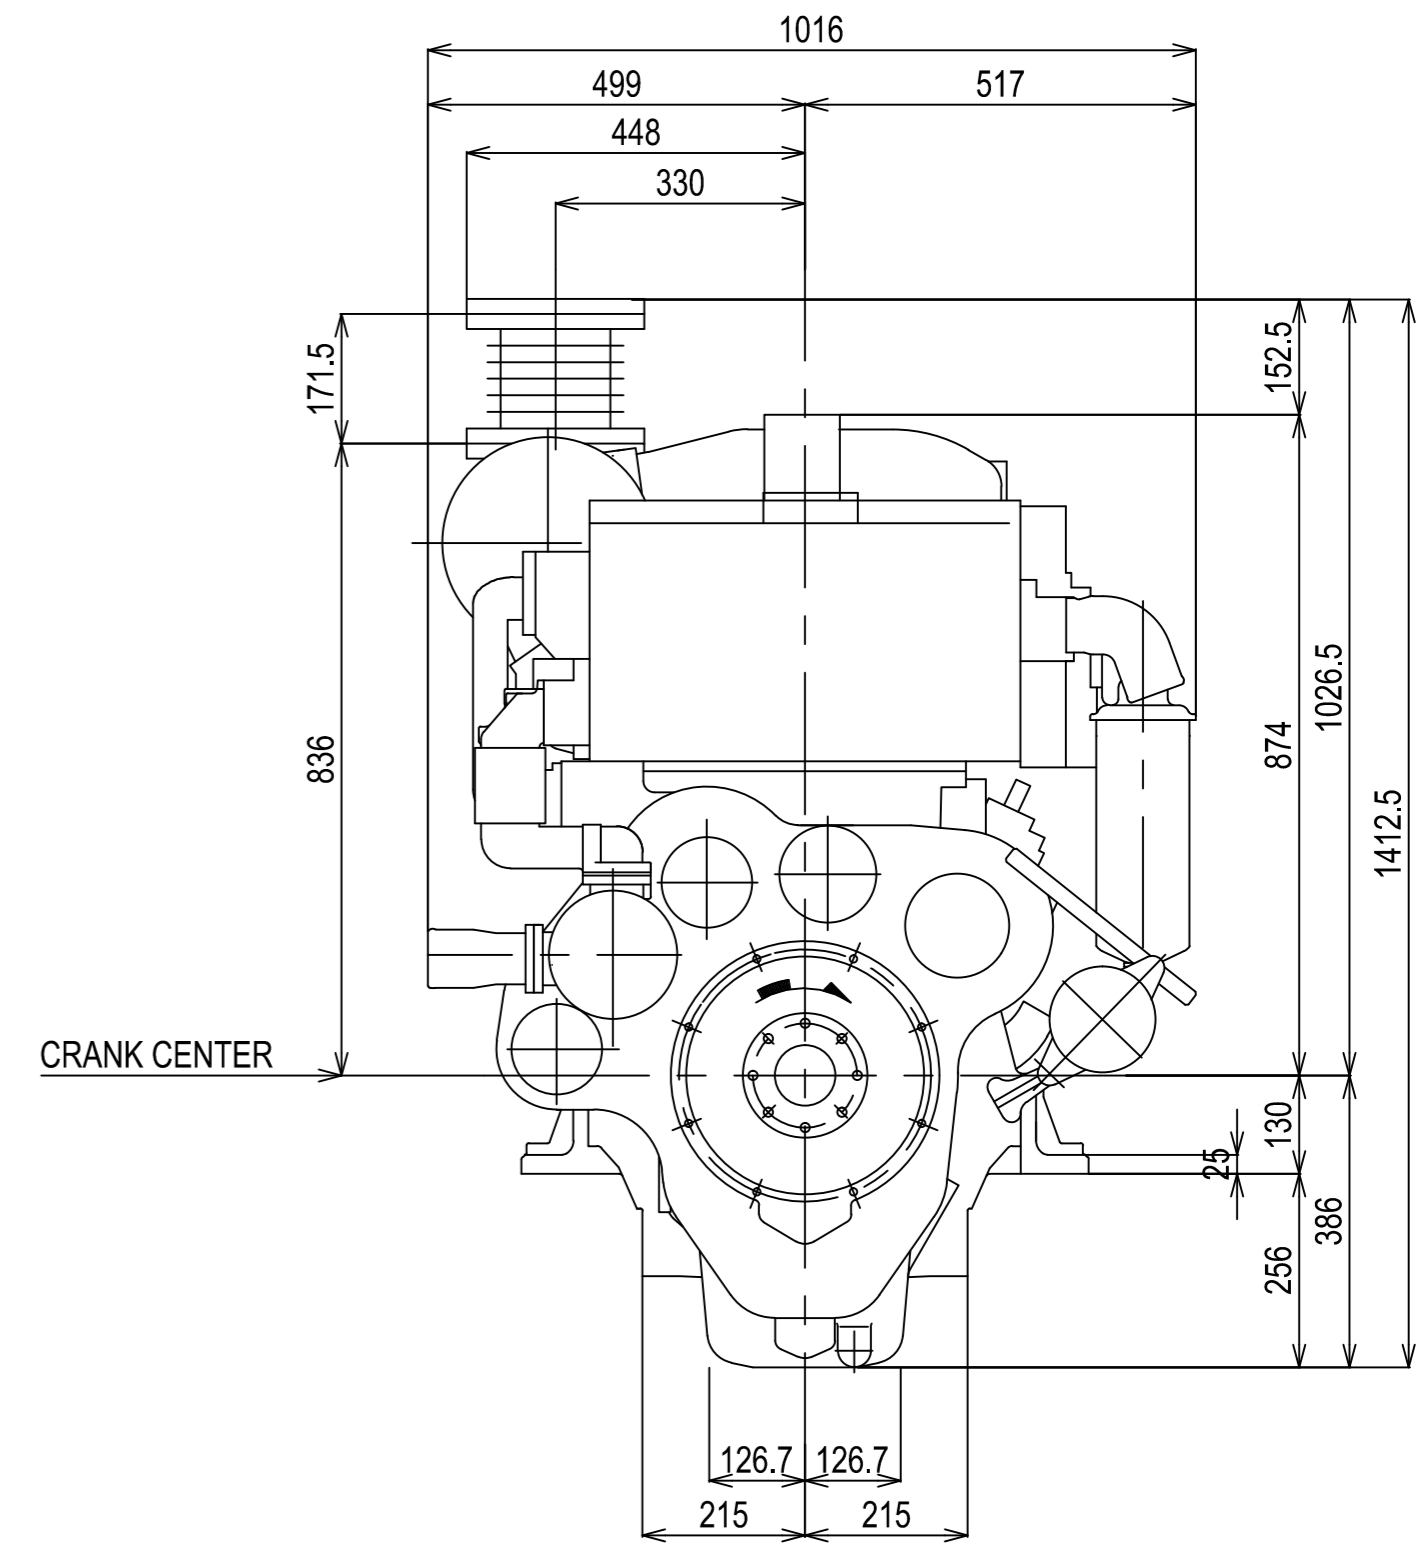

DETAIL OF FLYWHEEL

Flywheel housing & Flywheel : SAE #1 & #14

DETAIL OF FRONT PTO

DETAIL OF MOUNTING BLOCK

Engine: 6HA2M-WHT_BOBTAIL

Scale: 1:10

Date: 01-04-2013

Release: -

Dimensions: mm