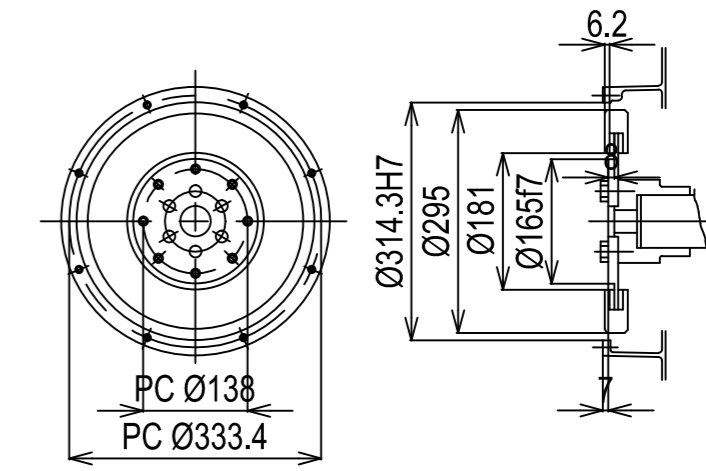

DETAIL OF FLYWHEEL

Flywheel housing & Flywheel : SAE #1 & #14

DETAIL OF FRONT PTO

DETAIL OF MOUNTING BLOCK

Engine: 6HA2M-WHT_BOBTAIL

Scale: 1:10

Date: 01-04-2013

Release: -

Dimensions: mm