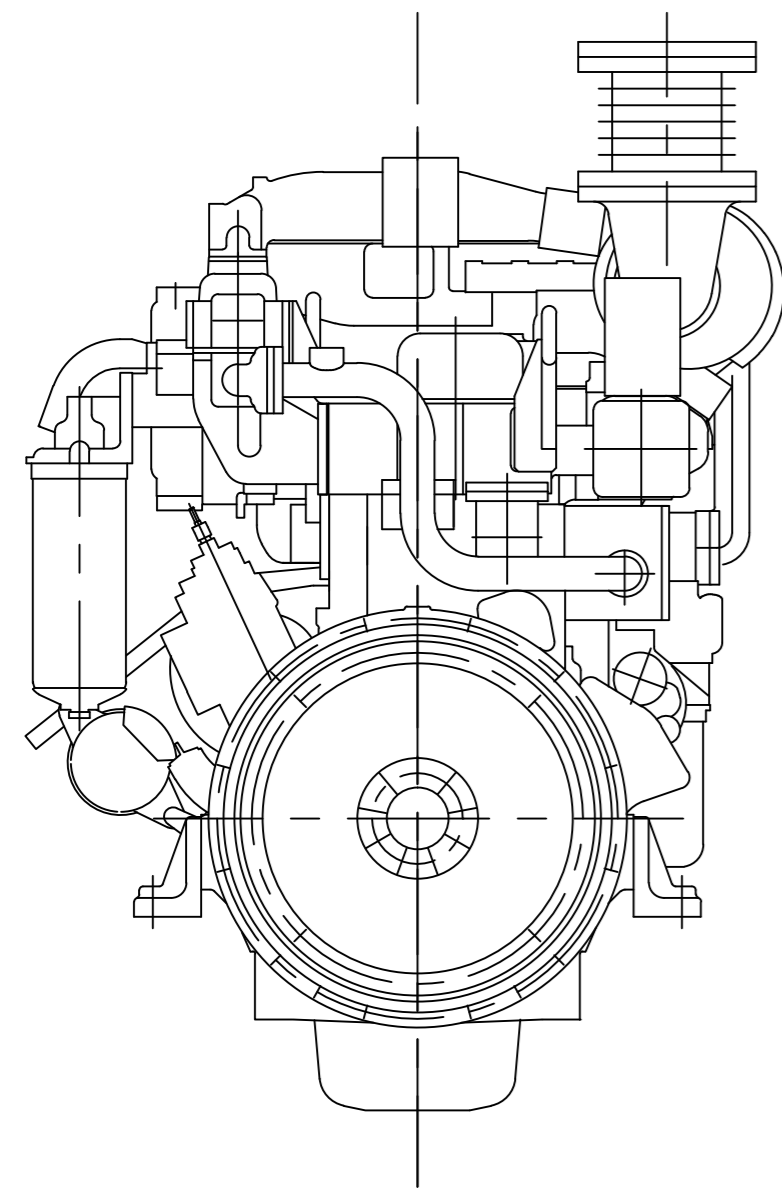

DETAIL OF FLYWHEEL

Flywheel housing & Flywheel : SAE #1 & #14

DETAIL OF FRONT PTO

DETAIL OF MOUNTING BLOCK

Engine: 6HA2M-WHT_BOBTAIL

Scale: 1:10

Date: 01-04-2013

Release: -

Dimensions: mm