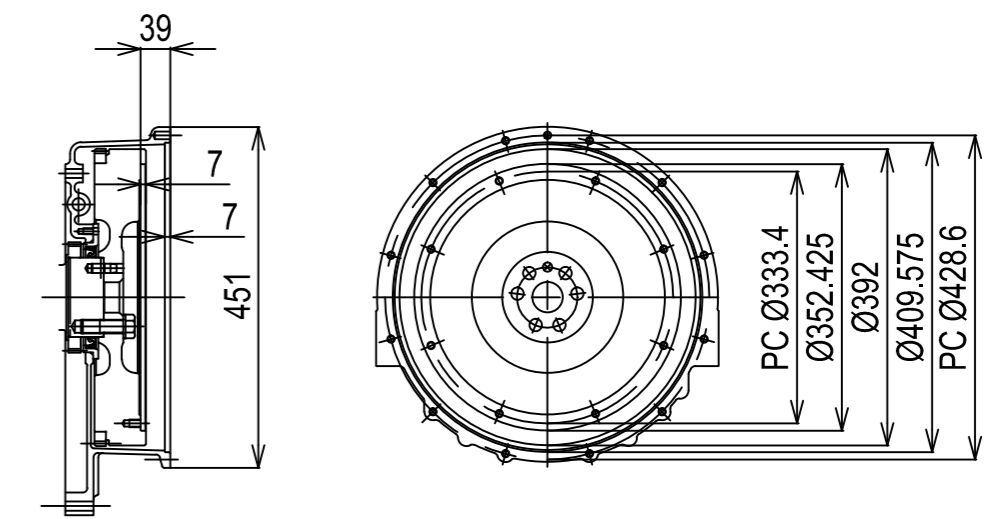

DETAIL OF FRONT PTO

DETAIL OF FLYWHEEL

Flywheel housing & Flywheel : SAE #3 & #11/12

Engine:	6CHE3_BOBTAIL	Release:	04-12-1996
Scale:	1:10	Date:	01-04-2013
		Dimensions:	mm