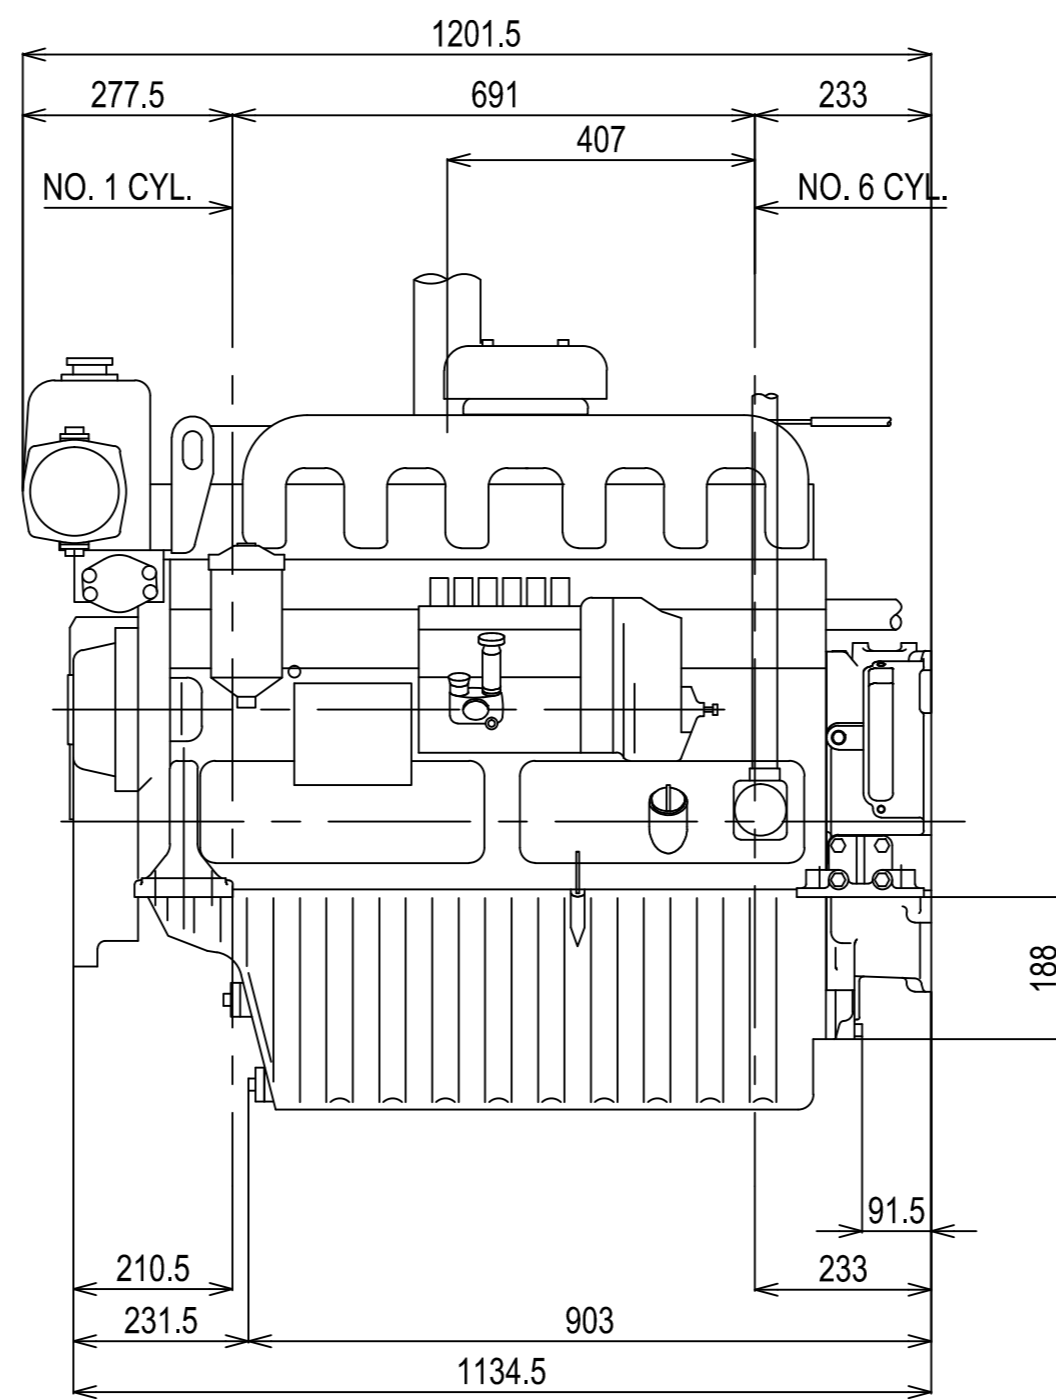

DETAIL OF FRONT PTO

DETAIL OF FLYWHEEL

Flywheel housing & Flywheel : SAE #3 & #11/12

Engine:	6CHE3_BOBTAIL	Release:	04-12-1996
Scale:	1:10	Date:	01-04-2013
		Dimensions:	mm