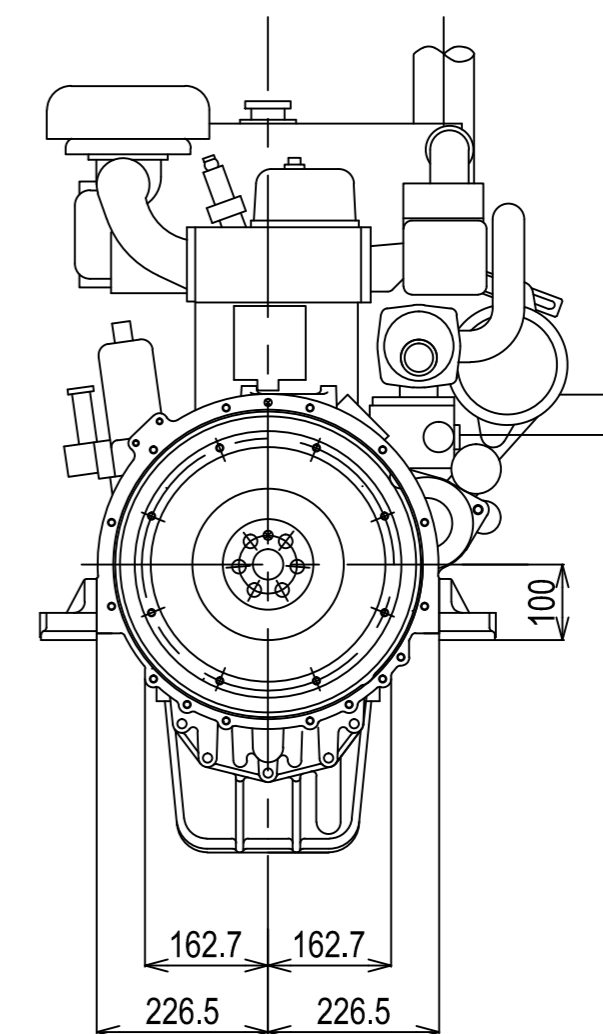

DETAIL OF FRONT PTO

DETAIL OF FLYWHEEL

Flywheel housing & Flywheel : SAE #3 & #11/12

Engine:	6CHE3_BOBTAIL	Release:	04-12-1996
Scale:	1:10	Date:	01-04-2013
		Dimensions:	mm