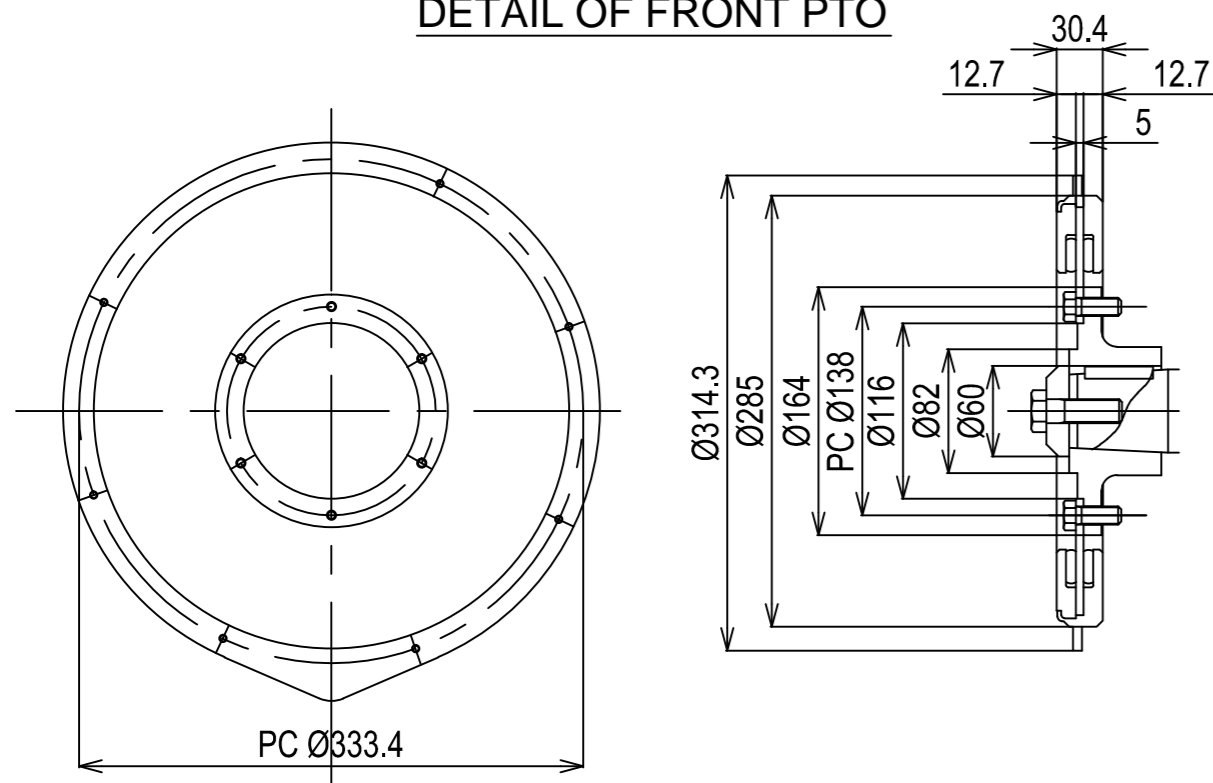

DETAIL OF FRONT PTO

DETAIL OF FLYWHEEL

Flywheel housing & Flywheel : SAE #3 & #11/12

Engine:	6CHE3_BOBTAIL	Release:	04-12-1996
Scale:	1:10	Date:	01-04-2013
		Dimensions:	mm