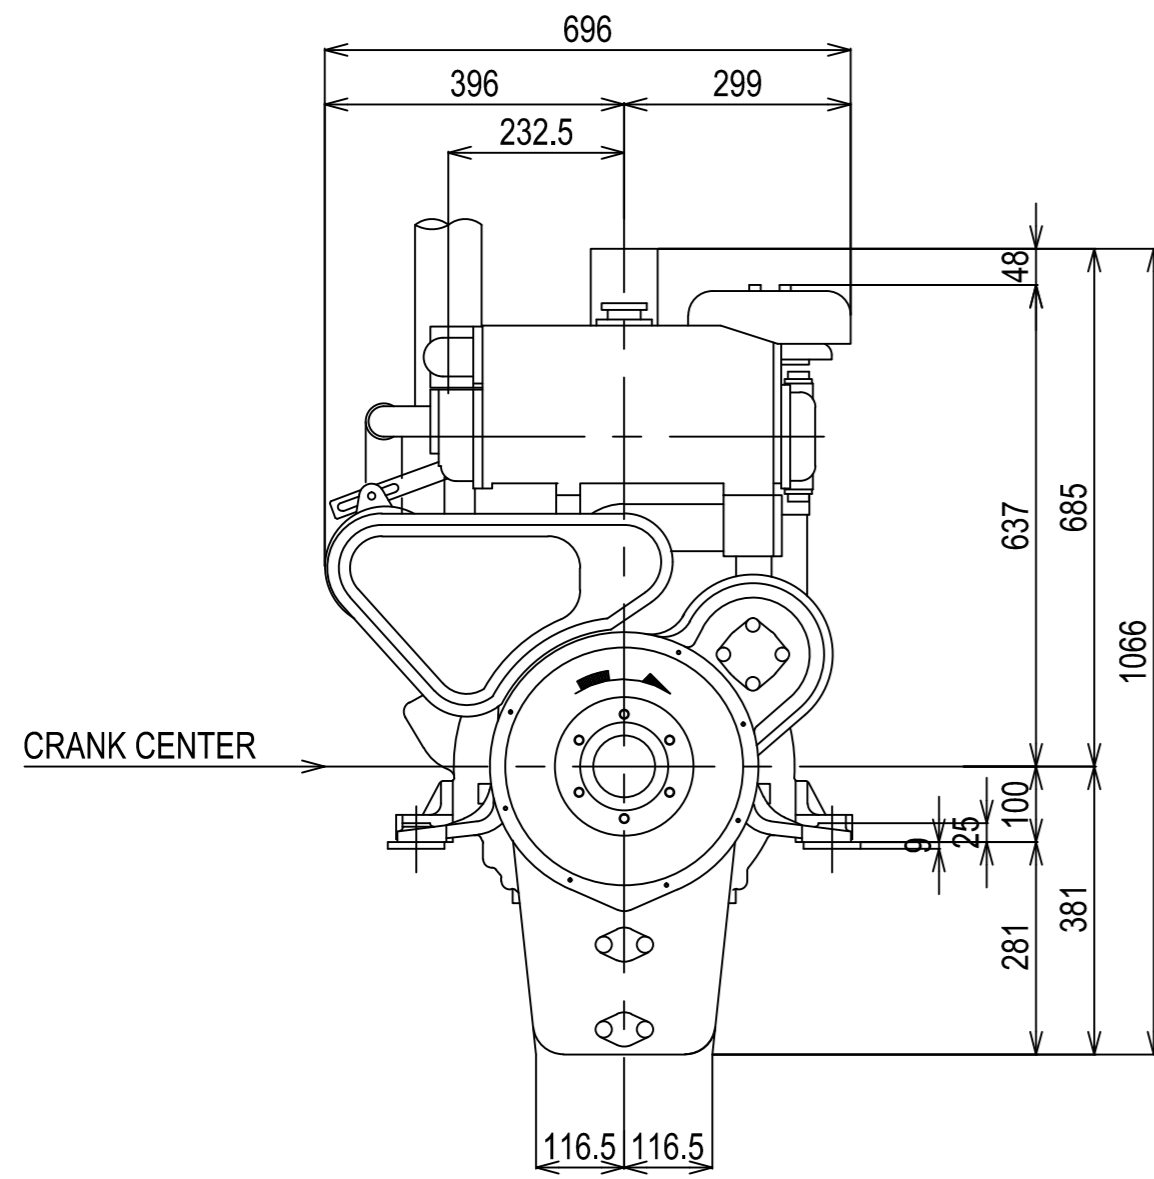

DETAIL OF FRONT PTO

DETAIL OF FLYWHEEL

Flywheel housing & Flywheel : SAE #3 & #11/12

Engine:	6CHE3_BOBTAIL	Release:	04-12-1996
Scale:	1:10	Date:	01-04-2013
		Dimensions:	mm