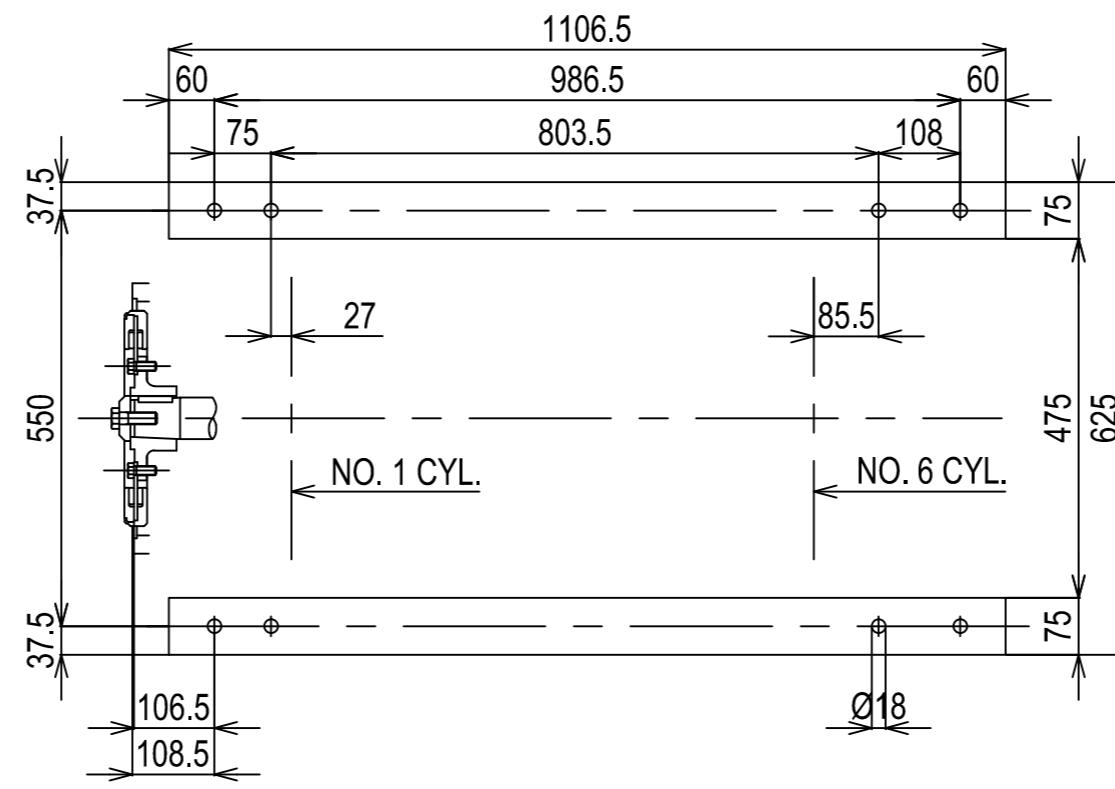

DETAIL OF FRONT PTO

DETAIL OF FLYWHEEL

Flywheel housing & Flywheel : SAE #3 & #11/12

Engine:	6CHE3_BOBTAIL	Release:	04-12-1996
Scale:	1:10	Date:	01-04-2013
		Dimensions:	mm